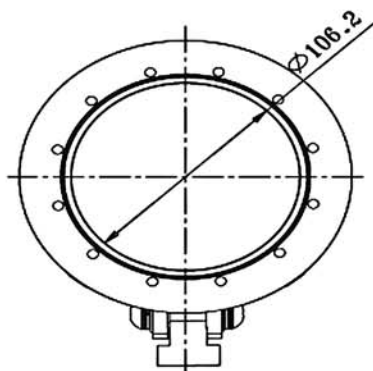

HedLed Headlight System RFB HID Wiring Diagram

Green = LH Turn Signal Lamp (+)

Black = LH Turn Signal (-)

White = RH Turn Signal (+)

Black = RH Turn Signal (-)

Yellow = High Beam

Red = Low Beam

Black = High / Low Beam (-)