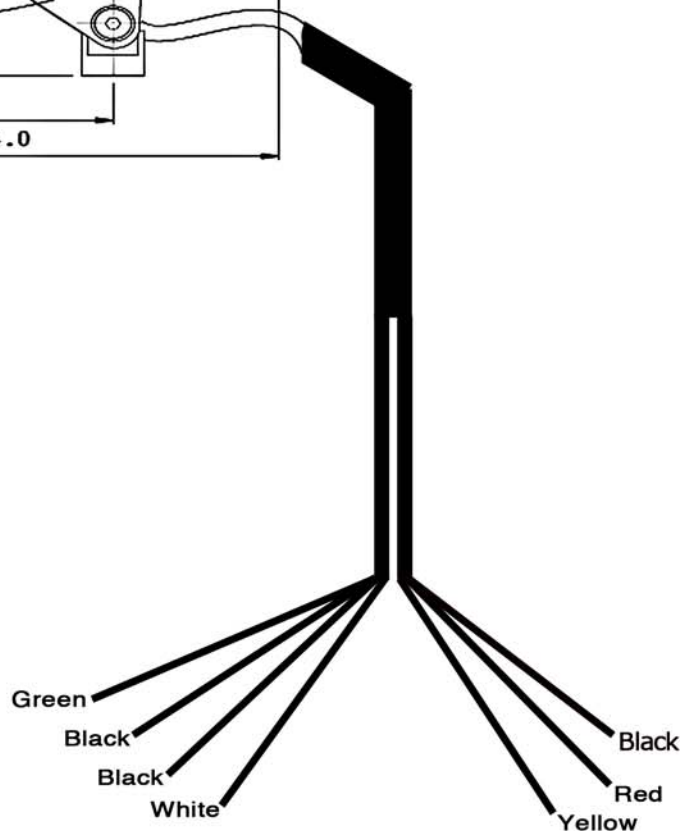

HedLed Headlight System RFB HID Wiring Diagram

Green = LH Turn Signal Lamp (+)

Black = LH Turn Signal (-)

White = RH Turn Signal (+)

Black = RH Turn Signal (-)

Yellow = High Beam

Red = Low Beam

Black = High / Low Beam (-)