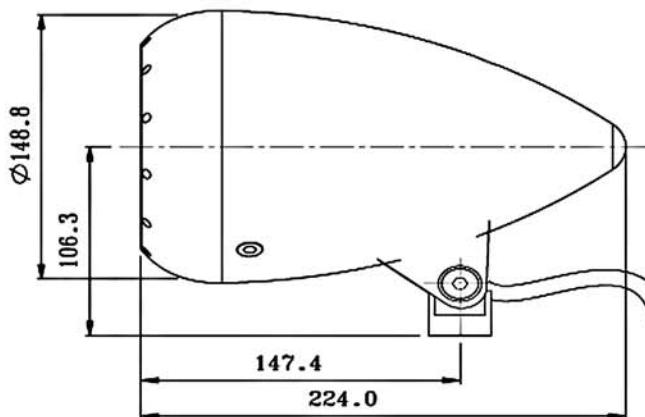

HedLed Headlight System RFB HID Wiring Diagram

Green = LH Turn Signal Lamp (+)

Black = LH Turn Signal (-)

White = RH Turn Signal (+)

Black = RH Turn Signal (-)

Yellow = High Beam

Red = Low Beam

Black = High / Low Beam (-)