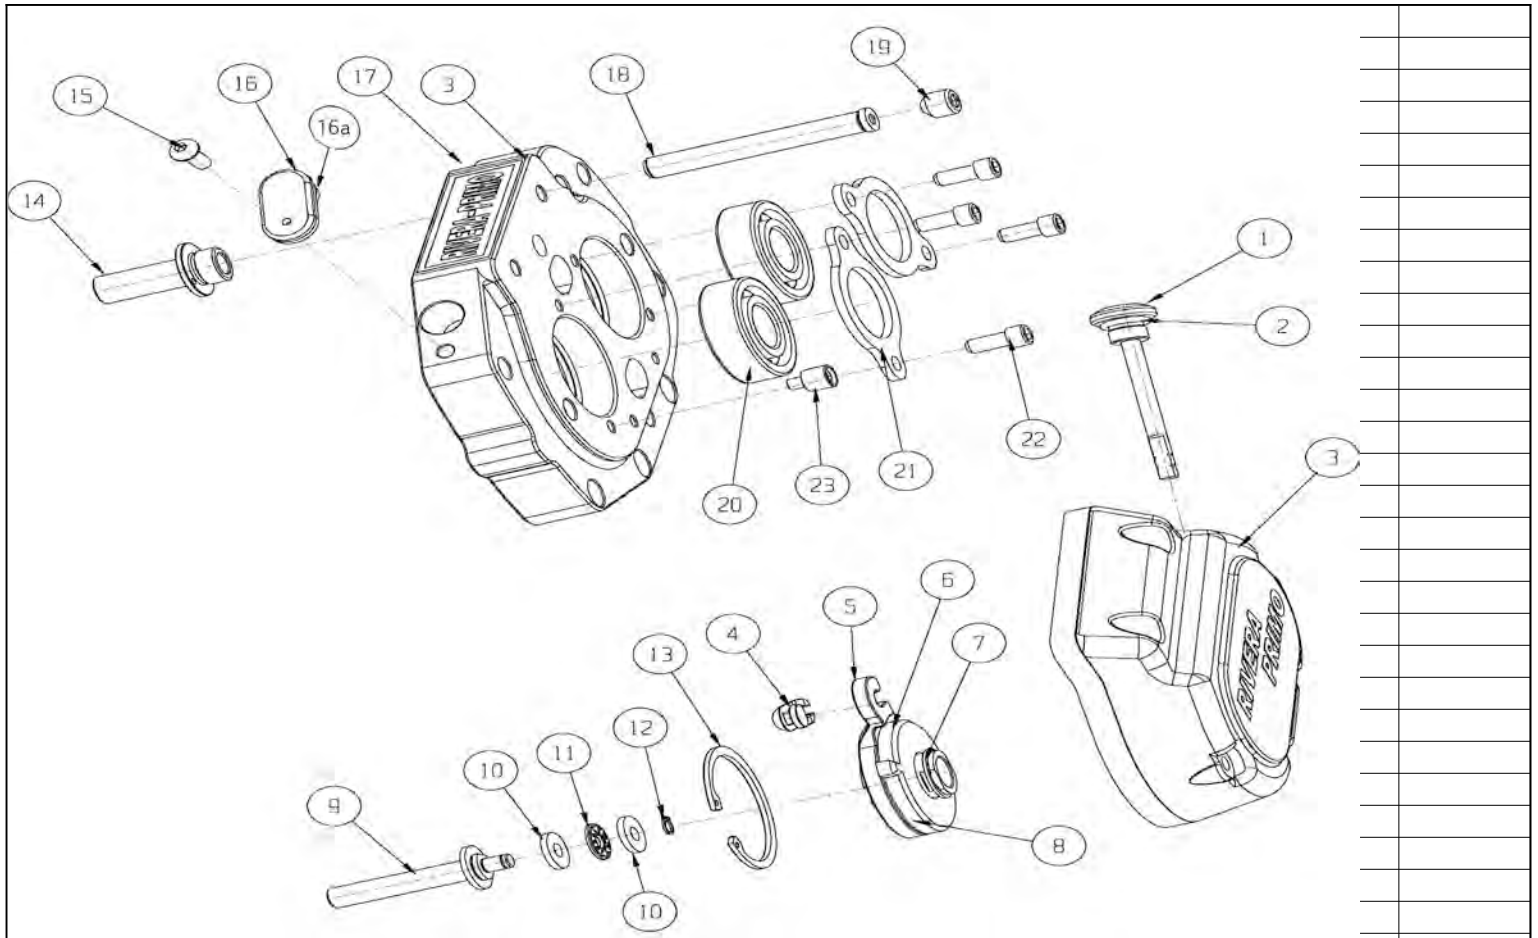

POWERDRIVE LEFT SIDE DRIVE 6 SPEED TRANSMISSION

RIVERA PRIMO POWERDRIVE TRANSMISSION BLOW-UP LEFT SIDE DRIVE

SHIFTER FORK ASSEMBLY

SHIFTER SHAFT ASSEMBLY

No	RPI PART #	PART NAME	QTY				
1	1219-0602	COUNTER SHAFT	1				
2	1018-0007	SPLIT CASE BEARING	5				
3	1217-0703	WASHER	6				
4	1101-0053	RETAINING RING	5				
5	1217-0611	WASHER	1				
6	1018-0008	NEEDLE BEARING	2				
7	1179-0052	OIL SEAL	1				
8	1216-0055	GEAR 1ST C/S	1				
9	1216-0057	GEAR 4TH C/S	1				
10	1216-0056	GEAR 3RD C/S	1				
11	1216-0206	GEAR 2ND C/S	1				
12	1219-0600	MAIN SHAFT	1				
13	1216-0058	GEAR 5TH C/S	1				
14	1216-0054	GEAR 6TH M/N	1				
15	1216-0051	GEAR 1ST M/N	1				
16	1216-0060	GEAR 4TH M/N	1				
17	1216-0206	GEAR 3RD M/N	1				
18	1216-0052	GEAR 2ND M/N	1				
19	1216-0059	GEAR 5TH M/N	1				

No	RPI #	PART NAME	QTY
1	1100-0021	HEX JAM NUT	1
2	1217-0602	ADJUST SCREW	1
3	1018-0005	BEARING	1
4	1217-0604	DOWEL PIN TOP COVER	4
5	1101-0052	DOWEL PIN	2
6	1179-0051	OIL SEAL	1
7	1100-0055	WASHER	1
8	1101-0051	LEVEL BUSHING	1
9	1018-0004	BEARING	1
10	1101-0063	RETAINING RING	1
11	1100-0019	BOTTOM STUD BOLT	5
12	1101-0052	DOWEL PIN	1
13	1215-0051	TRANSMISSION CASE LSD POLISHED	1
	1215-0058	SHOVEL HEAD TRANSMISSION CASE POLISHED	1
	1215-0050	TRANSMISSION CASE LSD BLACK	
	1215-0052	TRANSMISSION CASE LSD NATURAL	
	1215-0053	TRANSMISSION CASE LSD CHROME	