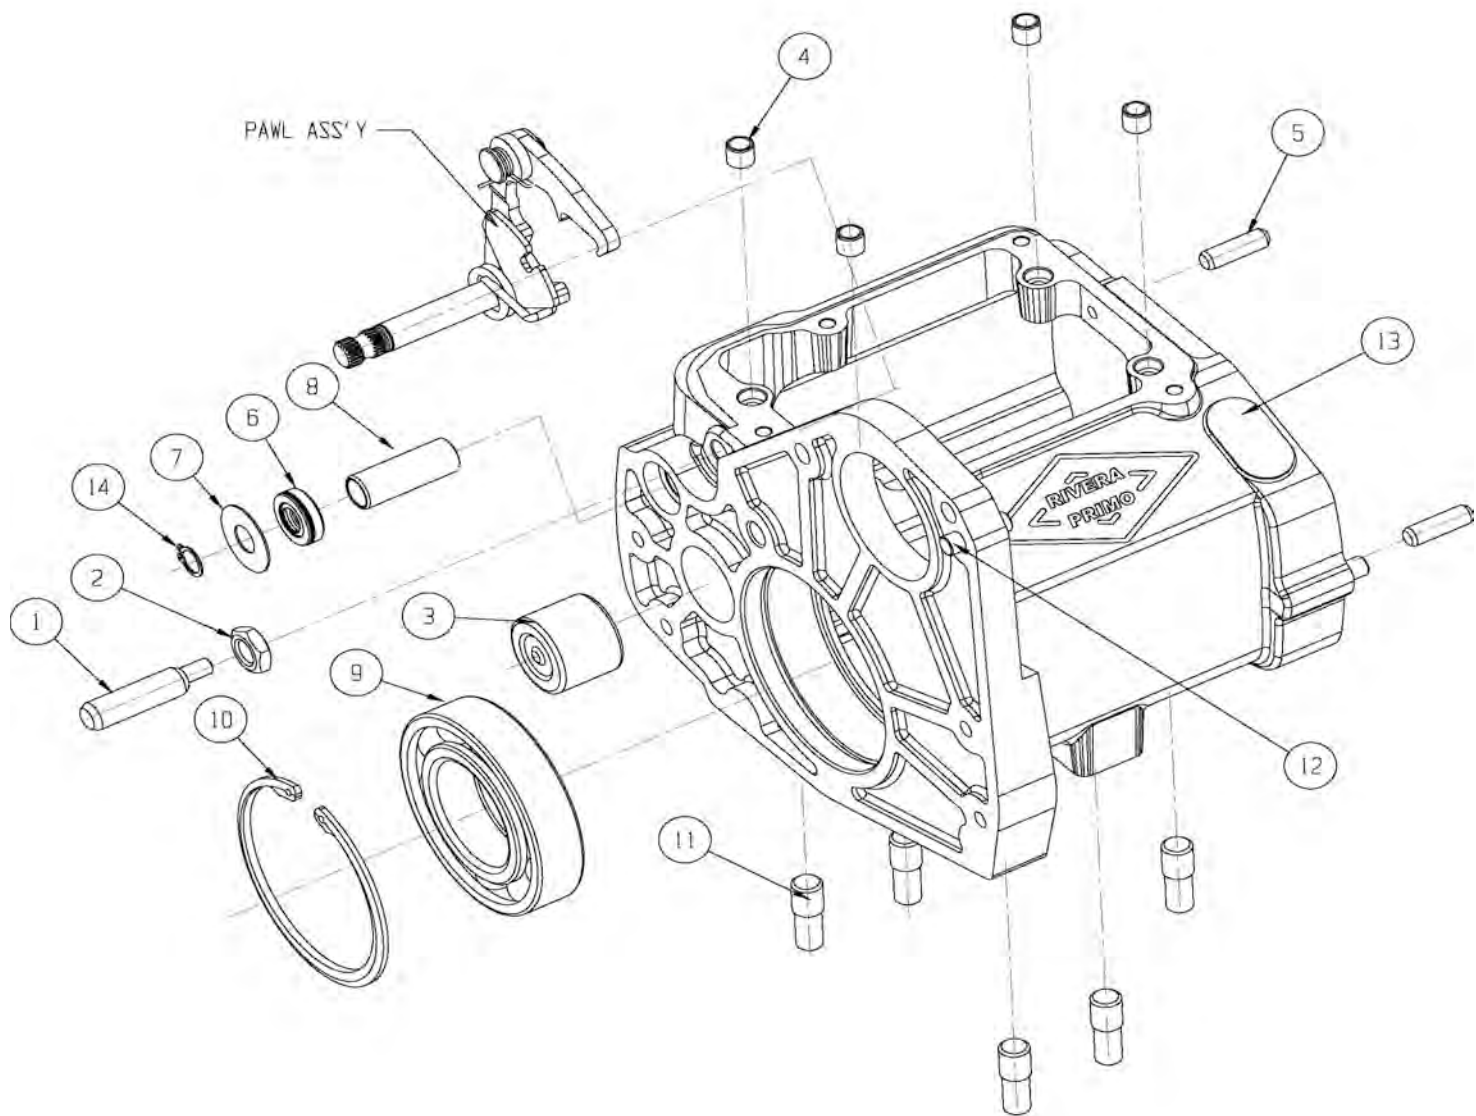

POWERDRIVE LEFT SIDE DRIVE 6 SPEED TRANSMISSION

RIVERA PRIMO POWERDRIVE TRANSMISSION BLOW-UP LEFT SIDE DRIVE

SHIFTER FORK ASSEMBLY

SHIFTER SHAFT ASSEMBLY

No	RPI PART #	PART NAME	QTY				
1	1219-0602	COUNTER SHAFT	1				
2	1018-0007	SPLIT CASE BEARING	5				
3	1217-0703	WASHER	6				
4	1101-0053	RETAINING RING	5				
5	1217-0611	WASHER	1				
6	1018-0008	NEEDLE BEARING	2				
7	1179-0052	OIL SEAL	1				
8	1216-0055	GEAR 1ST C/S	1				
9	1216-0057	GEAR 4TH C/S	1				
10	1216-0056	GEAR 3RD C/S	1				
11	1216-0206	GEAR 2ND C/S	1				
12	1219-0600	MAIN SHAFT	1				
13	1216-0058	GEAR 5TH C/S	1				
14	1216-0054	GEAR 6TH M/N	1				
15	1216-0051	GEAR 1ST M/N	1				
16	1216-0060	GEAR 4TH M/N	1				
17	1216-0206	GEAR 3RD M/N	1				
18	1216-0052	GEAR 2ND M/N	1				
19	1216-0059	GEAR 5TH M/N	1				

No	RPI #	PART NAME	QTY
1	1100-0021	HEX JAM NUT	1
2	1217-0602	ADJUST SCREW	1
3	1018-0005	BEARING	1
4	1217-0604	DOWEL PIN TOP COVER	4
5	1101-0052	DOWEL PIN	2
6	1179-0051	OIL SEAL	1
7	1100-0055	WASHER	1
8	1101-0051	LEVEL BUSHING	1
9	1018-0004	BEARING	1
10	1101-0063	RETAINING RING	1
11	1100-0019	BOTTOM STUD BOLT	5
12	1101-0052	DOWEL PIN	1
13	1215-0051	TRANSMISSION CASE LSD POLISHED	1
	1215-0058	SHOVEL HEAD TRANSMISSION CASE POLISHED	1
	1215-0050	TRANSMISSION CASE LSD BLACK	
	1215-0052	TRANSMISSION CASE LSD NATURAL	
	1215-0053	TRANSMISSION CASE LSD CHROME	