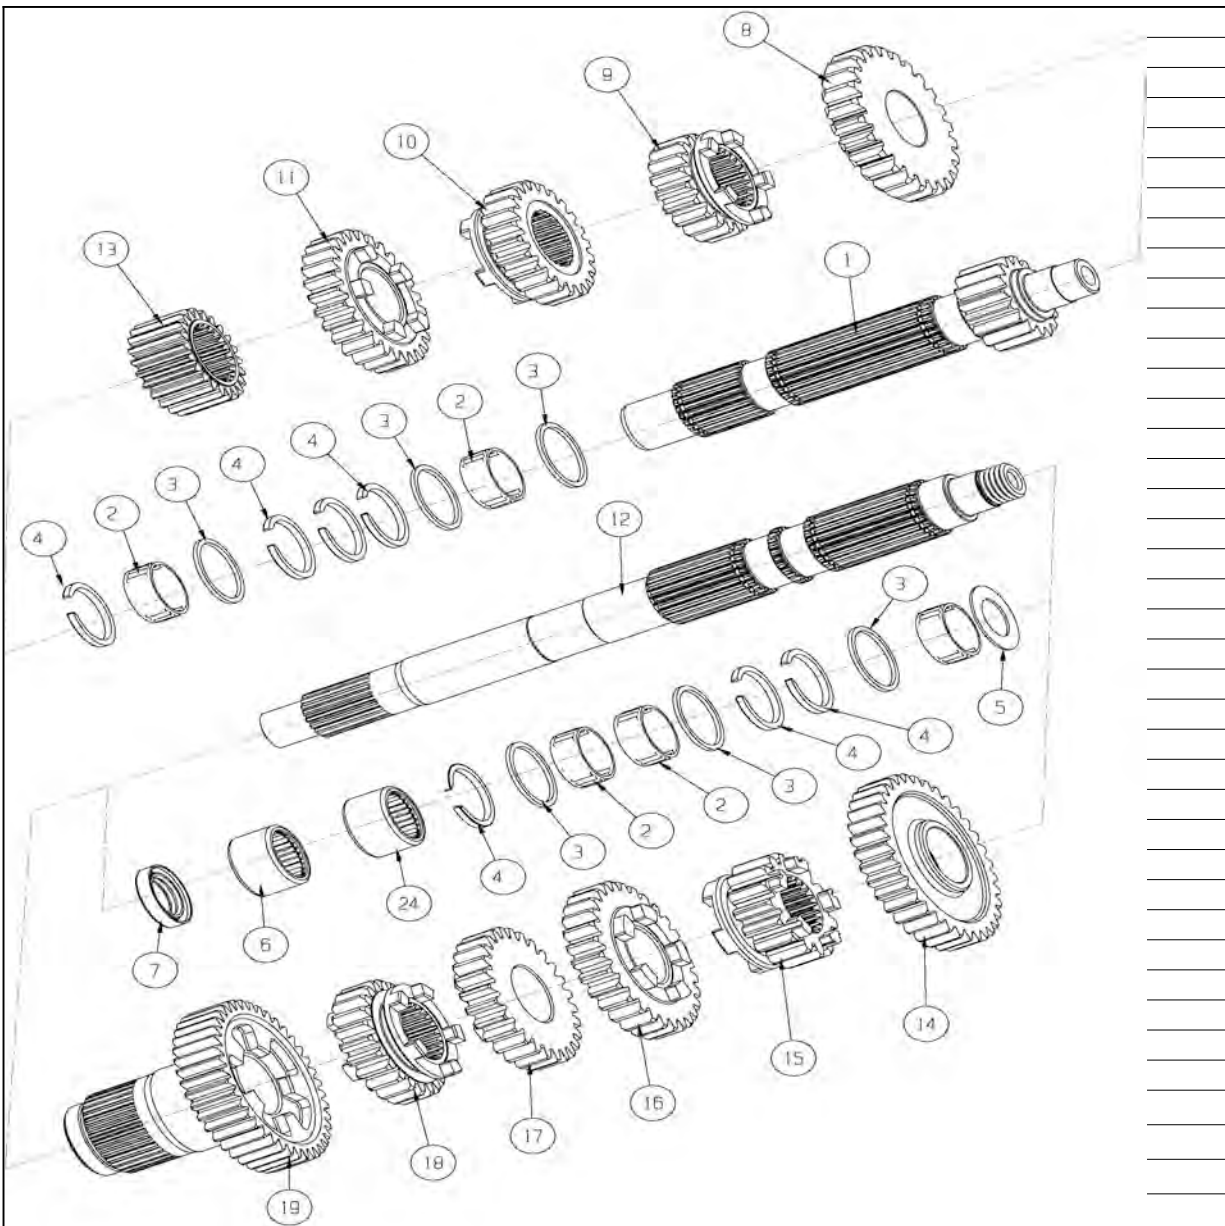

POWERDRIVE LEFT SIDE DRIVE 6 SPEED TRANSMISSION

RIVERA PRIMO POWERDRIVE TRANSMISSION BLOW-UP LEFT SIDE DRIVE

SHIFTER FORK ASSEMBLY

SHIFTER SHAFT ASSEMBLY

No	RPI PART #	PART NAME	QTY				
1	1219-0602	COUNTER SHAFT	1				
2	1018-0007	SPLIT CASE BEARING	5				
3	1217-0703	WASHER	6				
4	1101-0053	RETAINING RING	5				
5	1217-0611	WASHER	1				
6	1018-0008	NEEDLE BEARING	2				
7	1179-0052	OIL SEAL	1				
8	1216-0055	GEAR 1ST C/S	1				
9	1216-0057	GEAR 4TH C/S	1				
10	1216-0056	GEAR 3RD C/S	1				
11	1216-0206	GEAR 2ND C/S	1				
12	1219-0600	MAIN SHAFT	1				
13	1216-0058	GEAR 5TH C/S	1				
14	1216-0054	GEAR 6TH M/N	1				
15	1216-0051	GEAR 1ST M/N	1				
16	1216-0060	GEAR 4TH M/N	1				
17	1216-0206	GEAR 3RD M/N	1				
18	1216-0052	GEAR 2ND M/N	1				
19	1216-0059	GEAR 5TH M/N	1				

No	RPI #	PART NAME	QTY
1	1100-0021	HEX JAM NUT	1
2	1217-0602	ADJUST SCREW	1
3	1018-0005	BEARING	1
4	1217-0604	DOWEL PIN TOP COVER	4
5	1101-0052	DOWEL PIN	2
6	1179-0051	OIL SEAL	1
7	1100-0055	WASHER	1
8	1101-0051	LEVEL BUSHING	1
9	1018-0004	BEARING	1
10	1101-0063	RETAINING RING	1
11	1100-0019	BOTTOM STUD BOLT	5
12	1101-0052	DOWEL PIN	1
13	1215-0051	TRANSMISSION CASE LSD POLISHED	1
	1215-0058	SHOVEL HEAD TRANSMISSION CASE POLISHED	1
	1215-0050	TRANSMISSION CASE LSD BLACK	
	1215-0052	TRANSMISSION CASE LSD NATURAL	
	1215-0053	TRANSMISSION CASE LSD CHROME	