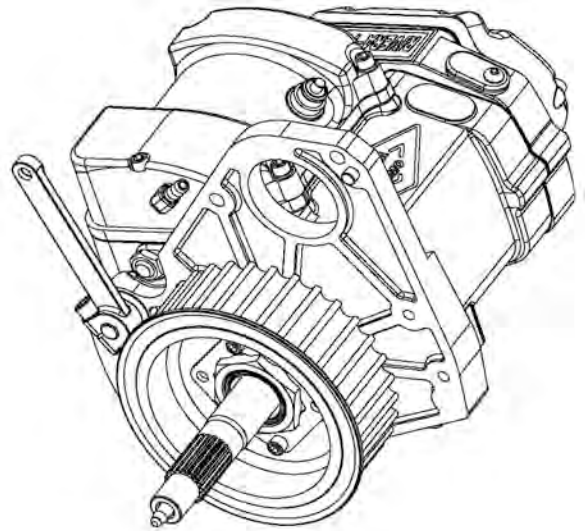

POWERDRIVE LEFT SIDE DRIVE 6 SPEED TRANSMISSION

RIVERA PRIMO POWERDRIVE TRANSMISSION BLOW-UP LEFT SIDE DRIVE

SHIFTER FORK ASSEMBLY

SHIFTER SHAFT ASSEMBLY

No	RPI PART #	PART NAME	QTY				
1	1219-0602	COUNTER SHAFT	1				
2	1018-0007	SPLIT CASE BEARING	5				
3	1217-0703	WASHER	6				
4	1101-0053	RETAINING RING	5				
5	1217-0611	WASHER	1				
6	1018-0008	NEEDLE BEARING	2				
7	1179-0052	OIL SEAL	1				
8	1216-0055	GEAR 1ST C/S	1				
9	1216-0057	GEAR 4TH C/S	1				
10	1216-0056	GEAR 3RD C/S	1				
11	1216-0206	GEAR 2ND C/S	1				
12	1219-0600	MAIN SHAFT	1				
13	1216-0058	GEAR 5TH C/S	1				
14	1216-0054	GEAR 6TH M/N	1				
15	1216-0051	GEAR 1ST M/N	1				
16	1216-0060	GEAR 4TH M/N	1				
17	1216-0206	GEAR 3RD M/N	1				
18	1216-0052	GEAR 2ND M/N	1				
19	1216-0059	GEAR 5TH M/N	1				

No	RPI #	PART NAME	QTY
1	1100-0021	HEX JAM NUT	1
2	1217-0602	ADJUST SCREW	1
3	1018-0005	BEARING	1
4	1217-0604	DOWEL PIN TOP COVER	4
5	1101-0052	DOWEL PIN	2
6	1179-0051	OIL SEAL	1
7	1100-0055	WASHER	1
8	1101-0051	LEVEL BUSHING	1
9	1018-0004	BEARING	1
10	1101-0063	RETAINING RING	1
11	1100-0019	BOTTOM STUD BOLT	5
12	1101-0052	DOWEL PIN	1
13	1215-0051	TRANSMISSION CASE LSD POLISHED	1
	1215-0058	SHOVEL HEAD TRANSMISSION CASE POLISHED	1
	1215-0050	TRANSMISSION CASE LSD BLACK	
	1215-0052	TRANSMISSION CASE LSD NATURAL	
	1215-0053	TRANSMISSION CASE LSD CHROME	