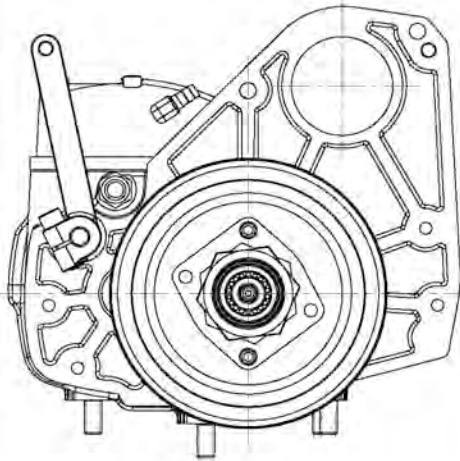

POWERDRIVE LEFT SIDE DRIVE 6 SPEED TRANSMISSION

RIVERA PRIMO POWERDRIVE TRANSMISSION BLOW-UP LEFT SIDE DRIVE

SHIFTER FORK ASSEMBLY

SHIFTER SHAFT ASSEMBLY

No	RPI PART #	PART NAME	QTY				
1	1219-0602	COUNTER SHAFT	1				
2	1018-0007	SPLIT CASE BEARING	5				
3	1217-0703	WASHER	6				
4	1101-0053	RETAINING RING	5				
5	1217-0611	WASHER	1				
6	1018-0008	NEEDLE BEARING	2				
7	1179-0052	OIL SEAL	1				
8	1216-0055	GEAR 1ST C/S	1				
9	1216-0057	GEAR 4TH C/S	1				
10	1216-0056	GEAR 3RD C/S	1				
11	1216-0206	GEAR 2ND C/S	1				
12	1219-0600	MAIN SHAFT	1				
13	1216-0058	GEAR 5TH C/S	1				
14	1216-0054	GEAR 6TH M/N	1				
15	1216-0051	GEAR 1ST M/N	1				
16	1216-0060	GEAR 4TH M/N	1				
17	1216-0206	GEAR 3RD M/N	1				
18	1216-0052	GEAR 2ND M/N	1				
19	1216-0059	GEAR 5TH M/N	1				

No	RPI #	PART NAME	QTY
1	1100-0021	HEX JAM NUT	1
2	1217-0602	ADJUST SCREW	1
3	1018-0005	BEARING	1
4	1217-0604	DOWEL PIN TOP COVER	4
5	1101-0052	DOWEL PIN	2
6	1179-0051	OIL SEAL	1
7	1100-0055	WASHER	1
8	1101-0051	LEVEL BUSHING	1
9	1018-0004	BEARING	1
10	1101-0063	RETAINING RING	1
11	1100-0019	BOTTOM STUD BOLT	5
12	1101-0052	DOWEL PIN	1
13	1215-0051	TRANSMISSION CASE LSD POLISHED	1
	1215-0058	SHOVEL HEAD TRANSMISSION CASE POLISHED	1
	1215-0050	TRANSMISSION CASE LSD BLACK	
	1215-0052	TRANSMISSION CASE LSD NATURAL	
	1215-0053	TRANSMISSION CASE LSD CHROME	