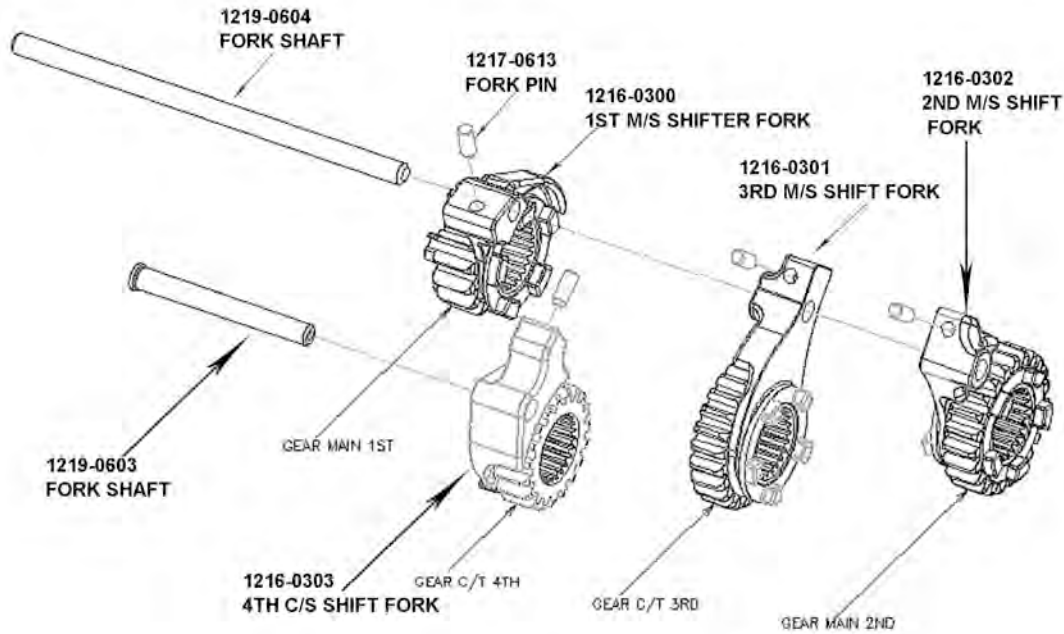

POWERDRIVE LEFT SIDE DRIVE 6 SPEED TRANSMISSION

RIVERA PRIMO POWERDRIVE TRANSMISSION BLOW-UP LEFT SIDE DRIVE

SHIFTER FORK ASSEMBLY

SHIFTER SHAFT ASSEMBLY

No	RPI PART #	PART NAME	QTY				
1	1219-0602	COUNTER SHAFT	1				
2	1018-0007	SPLIT CASE BEARING	5				
3	1217-0703	WASHER	6				
4	1101-0053	RETAINING RING	5				
5	1217-0611	WASHER	1				
6	1018-0008	NEEDLE BEARING	2				
7	1179-0052	OIL SEAL	1				
8	1216-0055	GEAR 1ST C/S	1				
9	1216-0057	GEAR 4TH C/S	1				
10	1216-0056	GEAR 3RD C/S	1				
11	1216-0206	GEAR 2ND C/S	1				
12	1219-0600	MAIN SHAFT	1				
13	1216-0058	GEAR 5TH C/S	1				
14	1216-0054	GEAR 6TH M/N	1				
15	1216-0051	GEAR 1ST M/N	1				
16	1216-0060	GEAR 4TH M/N	1				
17	1216-0206	GEAR 3RD M/N	1				
18	1216-0052	GEAR 2ND M/N	1				
19	1216-0059	GEAR 5TH M/N	1				

No	RPI #	PART NAME	QTY
1	1100-0021	HEX JAM NUT	1
2	1217-0602	ADJUST SCREW	1
3	1018-0005	BEARING	1
4	1217-0604	DOWEL PIN TOP COVER	4
5	1101-0052	DOWEL PIN	2
6	1179-0051	OIL SEAL	1
7	1100-0055	WASHER	1
8	1101-0051	LEVEL BUSHING	1
9	1018-0004	BEARING	1
10	1101-0063	RETAINING RING	1
11	1100-0019	BOTTOM STUD BOLT	5
12	1101-0052	DOWEL PIN	1
13	1215-0051	TRANSMISSION CASE LSD POLISHED	1
	1215-0058	SHOVEL HEAD TRANSMISSION CASE POLISHED	1
	1215-0050	TRANSMISSION CASE LSD BLACK	
	1215-0052	TRANSMISSION CASE LSD NATURAL	
	1215-0053	TRANSMISSION CASE LSD CHROME	