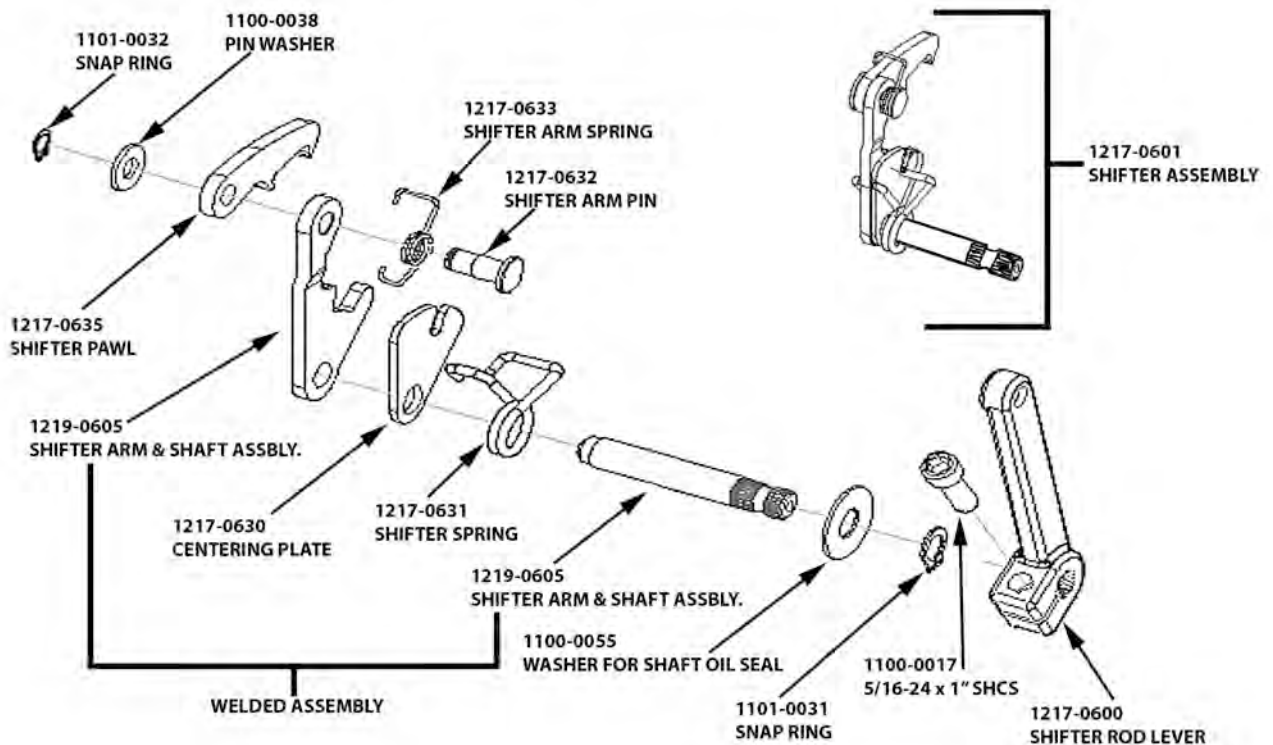

POWERDRIVE LEFT SIDE DRIVE 6 SPEED TRANSMISSION

RIVERA PRIMO POWERDRIVE TRANSMISSION BLOW-UP LEFT SIDE DRIVE

SHIFTER FORK ASSEMBLY

SHIFTER SHAFT ASSEMBLY

No	RPI PART #	PART NAME	QTY				
1	1219-0602	COUNTER SHAFT	1				
2	1018-0007	SPLIT CASE BEARING	5				
3	1217-0703	WASHER	6				
4	1101-0053	RETAINING RING	5				
5	1217-0611	WASHER	1				
6	1018-0008	NEEDLE BEARING	2				
7	1179-0052	OIL SEAL	1				
8	1216-0055	GEAR 1ST C/S	1				
9	1216-0057	GEAR 4TH C/S	1				
10	1216-0056	GEAR 3RD C/S	1				
11	1216-0206	GEAR 2ND C/S	1				
12	1219-0600	MAIN SHAFT	1				
13	1216-0058	GEAR 5TH C/S	1				
14	1216-0054	GEAR 6TH M/N	1				
15	1216-0051	GEAR 1ST M/N	1				
16	1216-0060	GEAR 4TH M/N	1				
17	1216-0206	GEAR 3RD M/N	1				
18	1216-0052	GEAR 2ND M/N	1				
19	1216-0059	GEAR 5TH M/N	1				

No	RPI #	PART NAME	QTY
1	1100-0021	HEX JAM NUT	1
2	1217-0602	ADJUST SCREW	1
3	1018-0005	BEARING	1
4	1217-0604	DOWEL PIN TOP COVER	4
5	1101-0052	DOWEL PIN	2
6	1179-0051	OIL SEAL	1
7	1100-0055	WASHER	1
8	1101-0051	LEVEL BUSHING	1
9	1018-0004	BEARING	1
10	1101-0063	RETAINING RING	1
11	1100-0019	BOTTOM STUD BOLT	5
12	1101-0052	DOWEL PIN	1
13	1215-0051	TRANSMISSION CASE LSD POLISHED	1
	1215-0058	SHOVEL HEAD TRANSMISSION CASE POLISHED	1
	1215-0050	TRANSMISSION CASE LSD BLACK	
	1215-0052	TRANSMISSION CASE LSD NATURAL	
	1215-0053	TRANSMISSION CASE LSD CHROME	