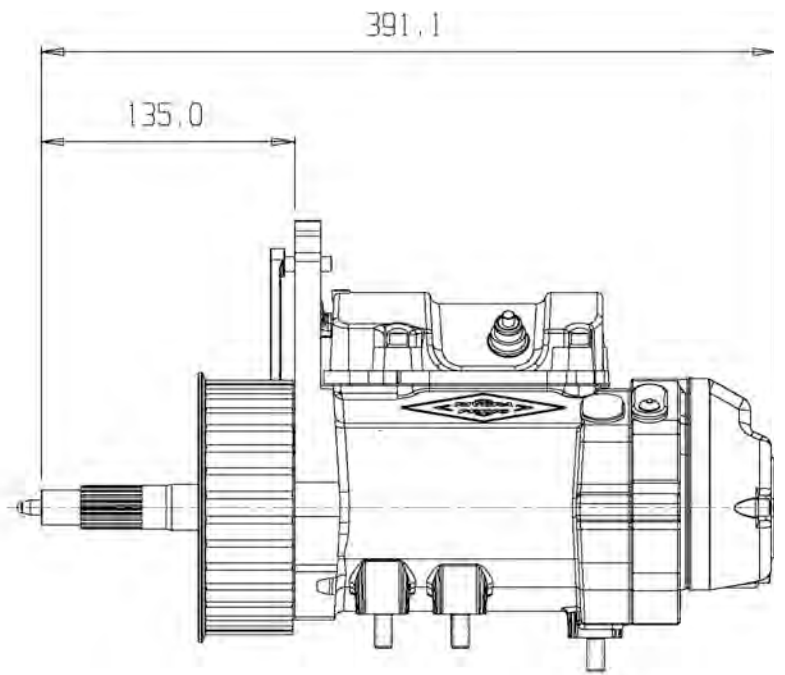

POWERDRIVE LEFT SIDE DRIVE 6 SPEED TRANSMISSION

RIVERA PRIMO POWERDRIVE TRANSMISSION BLOW-UP LEFT SIDE DRIVE

SHIFTER FORK ASSEMBLY

SHIFTER SHAFT ASSEMBLY

No	RPI PART #	PART NAME	QTY				
1	1219-0602	COUNTER SHAFT	1				
2	1018-0007	SPLIT CASE BEARING	5				
3	1217-0703	WASHER	6				
4	1101-0053	RETAINING RING	5				
5	1217-0611	WASHER	1				
6	1018-0008	NEEDLE BEARING	2				
7	1179-0052	OIL SEAL	1				
8	1216-0055	GEAR 1ST C/S	1				
9	1216-0057	GEAR 4TH C/S	1				
10	1216-0056	GEAR 3RD C/S	1				
11	1216-0206	GEAR 2ND C/S	1				
12	1219-0600	MAIN SHAFT	1				
13	1216-0058	GEAR 5TH C/S	1				
14	1216-0054	GEAR 6TH M/N	1				
15	1216-0051	GEAR 1ST M/N	1				
16	1216-0060	GEAR 4TH M/N	1				
17	1216-0206	GEAR 3RD M/N	1				
18	1216-0052	GEAR 2ND M/N	1				
19	1216-0059	GEAR 5TH M/N	1				

No	RPI #	PART NAME	QTY
1	1100-0021	HEX JAM NUT	1
2	1217-0602	ADJUST SCREW	1
3	1018-0005	BEARING	1
4	1217-0604	DOWEL PIN TOP COVER	4
5	1101-0052	DOWEL PIN	2
6	1179-0051	OIL SEAL	1
7	1100-0055	WASHER	1
8	1101-0051	LEVEL BUSHING	1
9	1018-0004	BEARING	1
10	1101-0063	RETAINING RING	1
11	1100-0019	BOTTOM STUD BOLT	5
12	1101-0052	DOWEL PIN	1
13	1215-0051	TRANSMISSION CASE LSD POLISHED	1
	1215-0058	SHOVEL HEAD TRANSMISSION CASE POLISHED	1
	1215-0050	TRANSMISSION CASE LSD BLACK	
	1215-0052	TRANSMISSION CASE LSD NATURAL	
	1215-0053	TRANSMISSION CASE LSD CHROME	