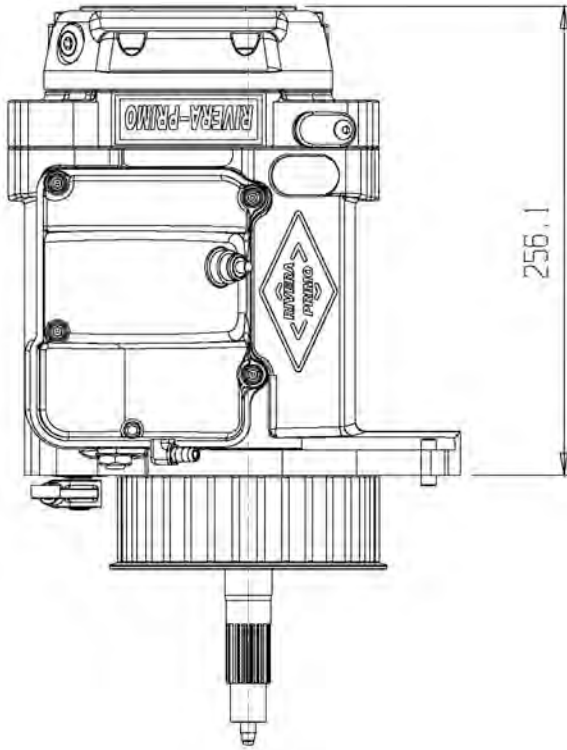

POWERDRIVE LEFT SIDE DRIVE 6 SPEED TRANSMISSION

RIVERA PRIMO POWERDRIVE TRANSMISSION BLOW-UP LEFT SIDE DRIVE

SHIFTER FORK ASSEMBLY

SHIFTER SHAFT ASSEMBLY

No	RPI PART #	PART NAME	QTY				
1	1219-0602	COUNTER SHAFT	1				
2	1018-0007	SPLIT CASE BEARING	5				
3	1217-0703	WASHER	6				
4	1101-0053	RETAINING RING	5				
5	1217-0611	WASHER	1				
6	1018-0008	NEEDLE BEARING	2				
7	1179-0052	OIL SEAL	1				
8	1216-0055	GEAR 1ST C/S	1				
9	1216-0057	GEAR 4TH C/S	1				
10	1216-0056	GEAR 3RD C/S	1				
11	1216-0206	GEAR 2ND C/S	1				
12	1219-0600	MAIN SHAFT	1				
13	1216-0058	GEAR 5TH C/S	1				
14	1216-0054	GEAR 6TH M/N	1				
15	1216-0051	GEAR 1ST M/N	1				
16	1216-0060	GEAR 4TH M/N	1				
17	1216-0206	GEAR 3RD M/N	1				
18	1216-0052	GEAR 2ND M/N	1				
19	1216-0059	GEAR 5TH M/N	1				

No	RPI #	PART NAME	QTY
1	1100-0021	HEX JAM NUT	1
2	1217-0602	ADJUST SCREW	1
3	1018-0005	BEARING	1
4	1217-0604	DOWEL PIN TOP COVER	4
5	1101-0052	DOWEL PIN	2
6	1179-0051	OIL SEAL	1
7	1100-0055	WASHER	1
8	1101-0051	LEVEL BUSHING	1
9	1018-0004	BEARING	1
10	1101-0063	RETAINING RING	1
11	1100-0019	BOTTOM STUD BOLT	5
12	1101-0052	DOWEL PIN	1
13	1215-0051	TRANSMISSION CASE LSD POLISHED	1
	1215-0058	SHOVEL HEAD TRANSMISSION CASE POLISHED	1
	1215-0050	TRANSMISSION CASE LSD BLACK	
	1215-0052	TRANSMISSION CASE LSD NATURAL	
	1215-0053	TRANSMISSION CASE LSD CHROME	